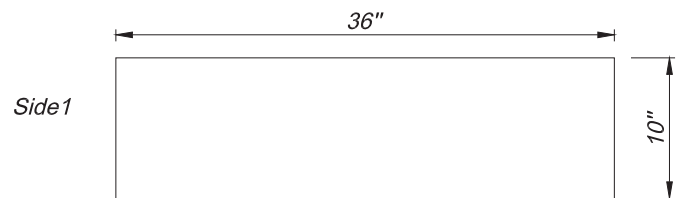

Dimensions may vary up to 1/8" (3mm).

List Price

\$795.43

SPECIFICATIONS

Fireclay Farmhouse Sink

RA-FC3618WS (WHITE GLOSS)

PRODUCT DETAILS

- 36" x 18" x 10" OD (914mm x 457mm x 260mm)
- 34.5" x 16.5" x 8.5" ID (876mm x 419mm x 216mm)
- 3.75" (95.25mm) drain opening
- Handcrafted from Fine Fireclay
- Single Bowl
- Apron Front

Dimensions may vary up to 1/8" (3mm).

List Price
\$928.00

SPECIFICATIONS Fireclay Farmhouse Sink

RA-FC33WREV2D (WHITE GLOSS)

PRODUCT DETAILS

- 33" x 18" x 10" OD (838mm x 457mm x 260mm)
- 31.5" x 16.5" x 8.5" ID (800mm x 419mm x 216mm)
- 3.75" (95.25mm) drain opening
- Handcrafted from Fine Fireclay
- Double Bowl Bowl
- Reversible / Convertible Apron Front