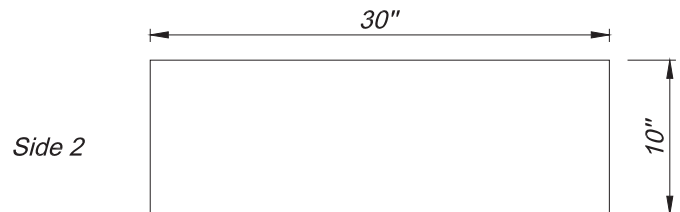

Dimensions may vary up to 1/8" (3mm).

List Price

\$563.43

SPECIFICATIONS

Fireclay Farmhouse Sink

RA-FC3018WS (WHITE GLOSS)

PRODUCT DETAILS

- 30" x 18" x 10" OD (762mm x 457mm x 260mm)
- 29.5" x 16.5" x 8.5" ID (749mm x 419mm x 216mm)
- 3.75" (95.25mm) drain opening
- Handcrafted from Fine Fireclay
- Single Bowl
- Apron Front

Dimensions may vary up to 1/8" (3mm).

List Price

\$729.14

SPECIFICATIONS

Fireclay Farmhouse Sink

RA-FC3318WS (WHITE GLOSS)

PRODUCT DETAILS

- 33" x 18" x 10" OD (838mm x 457mm x 260mm)
- 31.5" x 16.5" x 8.5" ID (800mm x 419mm x 216mm)
- 3.75" (95.25mm) drain opening
- Handcrafted from Fine Fireclay
- Single Bowl
- Apron Front

Dimensions may vary up to 1/8" (3mm).

List Price

\$795.43

SPECIFICATIONS

Fireclay Farmhouse Sink

RA-FC3618WS (WHITE GLOSS)

PRODUCT DETAILS

- 36" x 18" x 10" OD (914mm x 457mm x 260mm)
- 34.5" x 16.5" x 8.5" ID (876mm x 419mm x 216mm)
- 3.75" (95.25mm) drain opening
- Handcrafted from Fine Fireclay
- Single Bowl
- Apron Front

Dimensions may vary up to 1/8" (3mm).

List Price
\$928.00

SPECIFICATIONS Fireclay Farmhouse Sink

RA-FC33WREV2D (WHITE GLOSS)

PRODUCT DETAILS

- 33" x 18" x 10" OD (838mm x 457mm x 260mm)
- 31.5" x 16.5" x 8.5" ID (800mm x 419mm x 216mm)
- 3.75" (95.25mm) drain opening
- Handcrafted from Fine Fireclay
- Double Bowl Bowl
- Reversible / Convertible Apron Front