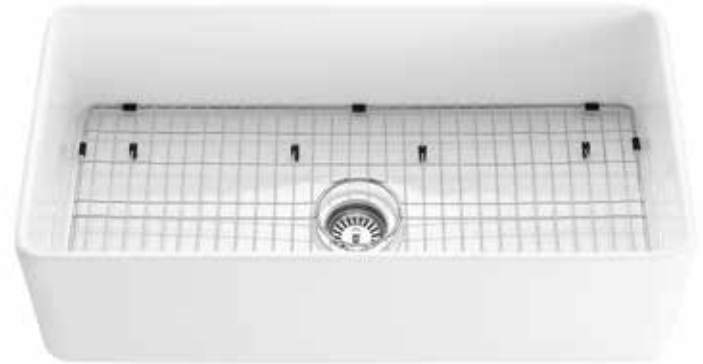

Fireclay Farmhouse Sinks

SPECIFICATIONS

Fireclay Farmhouse Sink

RA-FC2418WS (WHITE GLOSS)

PRODUCT DETAILS

- 24" x 18" x 10" OD (610mm x 457mm x 260mm)
- 22.5" x 16.5" x 8.5" ID (571.5mm x 419mm x 216mm)
- 3.75" (95.25mm) drain opening
- Handcrafted from Fine Fireclay
- Single Bowl
- Apron Front

Dimensions may vary up to 1/8" (3mm).

List Price

\$729.14

SPECIFICATIONS

Fireclay Farmhouse Sink

RA-FC3318WS (WHITE GLOSS)

PRODUCT DETAILS

- 33" x 18" x 10" OD (838mm x 457mm x 260mm)
- 31.5" x 16.5" x 8.5" ID (800mm x 419mm x 216mm)
- 3.75" (95.25mm) drain opening
- Handcrafted from Fine Fireclay
- Single Bowl
- Apron Front

Dimensions may vary up to 1/8" (3mm).

List Price

\$795.43

SPECIFICATIONS

Fireclay Farmhouse Sink

RA-FC3618WS (WHITE GLOSS)

PRODUCT DETAILS

- 36" x 18" x 10" OD (914mm x 457mm x 260mm)
- 34.5" x 16.5" x 8.5" ID (876mm x 419mm x 216mm)
- 3.75" (95.25mm) drain opening
- Handcrafted from Fine Fireclay
- Single Bowl
- Apron Front

Dimensions may vary up to 1/8" (3mm).

List Price
\$928.00

SPECIFICATIONS Fireclay Farmhouse Sink

RA-FC33WREV2D (WHITE GLOSS)

PRODUCT DETAILS

- 33" x 18" x 10" OD (838mm x 457mm x 260mm)
- 31.5" x 16.5" x 8.5" ID (800mm x 419mm x 216mm)
- 3.75" (95.25mm) drain opening
- Handcrafted from Fine Fireclay
- Double Bowl Bowl
- Reversible / Convertible Apron Front