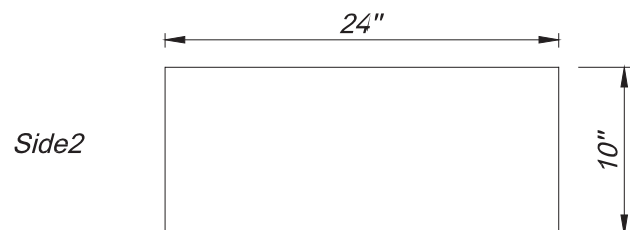

Fireclay Farmhouse Sinks

SPECIFICATIONS

Fireclay Farmhouse Sink

RA-FC2418WS (WHITE GLOSS)

PRODUCT DETAILS

- 24" x 18" x 10" OD (610mm x 457mm x 260mm)
- 22.5" x 16.5" x 8.5" ID (571.5mm x 419mm x 216mm)
- 3.75" (95.25mm) drain opening
- Handcrafted from Fine Fireclay
- Single Bowl
- Apron Front

Dimensions may vary up to 1/8" (3mm).

List Price

\$563.43

SPECIFICATIONS

Fireclay Farmhouse Sink

RA-FC3018WS (WHITE GLOSS)

PRODUCT DETAILS

- 30" x 18" x 10" OD (762mm x 457mm x 260mm)
- 29.5" x 16.5" x 8.5" ID (749mm x 419mm x 216mm)
- 3.75" (95.25mm) drain opening
- Handcrafted from Fine Fireclay
- Single Bowl
- Apron Front

Dimensions may vary up to 1/8" (3mm).

List Price

\$729.14

SPECIFICATIONS

Fireclay Farmhouse Sink

RA-FC3318WS (WHITE GLOSS)

PRODUCT DETAILS

- 33" x 18" x 10" OD (838mm x 457mm x 260mm)
- 31.5" x 16.5" x 8.5" ID (800mm x 419mm x 216mm)
- 3.75" (95.25mm) drain opening
- Handcrafted from Fine Fireclay
- Single Bowl
- Apron Front

Dimensions may vary up to 1/8" (3mm).

List Price
\$928.00

SPECIFICATIONS Fireclay Farmhouse Sink

RA-FC33WREV2D (WHITE GLOSS)

PRODUCT DETAILS

- 33" x 18" x 10" OD (838mm x 457mm x 260mm)
- 31.5" x 16.5" x 8.5" ID (800mm x 419mm x 216mm)
- 3.75" (95.25mm) drain opening
- Handcrafted from Fine Fireclay
- Double Bowl Bowl
- Reversible / Convertible Apron Front