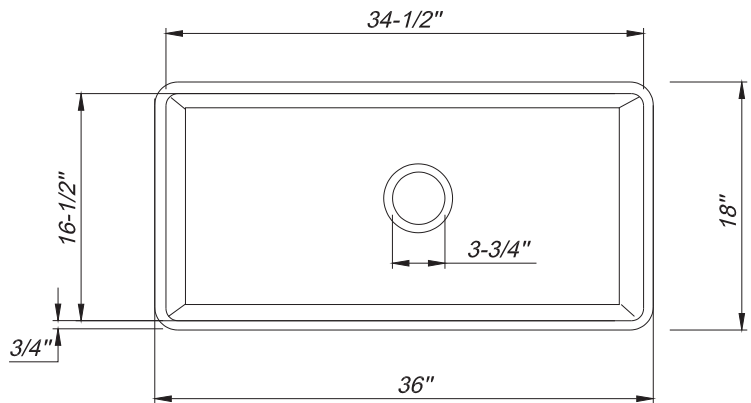

Dimensions may vary up to 1/8" (3mm).

List Price

\$563.43

SPECIFICATIONS

Fireclay Farmhouse Sink

RA-FC3018WS (WHITE GLOSS)

PRODUCT DETAILS

- 30" x 18" x 10" OD (762mm x 457mm x 260mm)
- 29.5" x 16.5" x 8.5" ID (749mm x 419mm x 216mm)
- 3.75" (95.25mm) drain opening
- Handcrafted from Fine Fireclay
- Single Bowl
- Apron Front

Dimensions may vary up to 1/8" (3mm).

List Price

\$729.14

SPECIFICATIONS

Fireclay Farmhouse Sink

RA-FC3318WS (WHITE GLOSS)

PRODUCT DETAILS

- 33" x 18" x 10" OD (838mm x 457mm x 260mm)
- 31.5" x 16.5" x 8.5" ID (800mm x 419mm x 216mm)
- 3.75" (95.25mm) drain opening
- Handcrafted from Fine Fireclay
- Single Bowl
- Apron Front

Dimensions may vary up to 1/8" (3mm).

List Price

\$795.43

SPECIFICATIONS

Fireclay Farmhouse Sink

RA-FC3618WS (WHITE GLOSS)

PRODUCT DETAILS

- 36" x 18" x 10" OD (914mm x 457mm x 260mm)
- 34.5" x 16.5" x 8.5" ID (876mm x 419mm x 216mm)
- 3.75" (95.25mm) drain opening
- Handcrafted from Fine Fireclay
- Single Bowl
- Apron Front

Dimensions may vary up to 1/8" (3mm).

List Price
\$928.00

SPECIFICATIONS Fireclay Farmhouse Sink

RA-FC33WREV2D (WHITE GLOSS)

PRODUCT DETAILS

- 33" x 18" x 10" OD (838mm x 457mm x 260mm)
- 31.5" x 16.5" x 8.5" ID (800mm x 419mm x 216mm)
- 3.75" (95.25mm) drain opening
- Handcrafted from Fine Fireclay
- Double Bowl Bowl
- Reversible / Convertible Apron Front