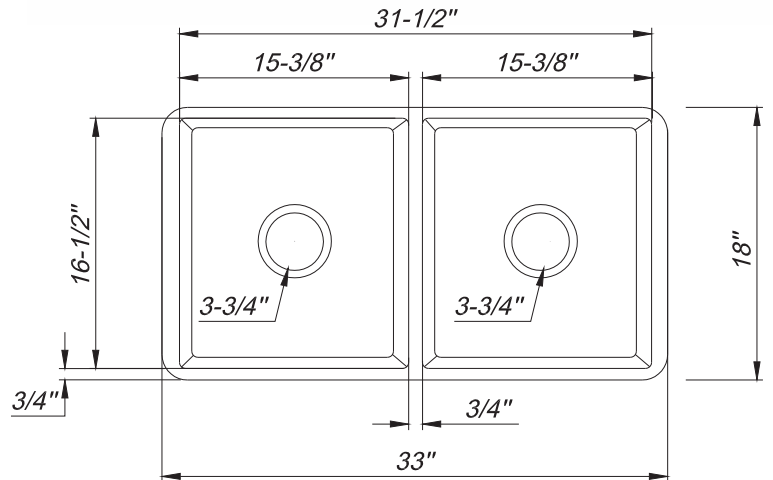

SPECIFICATIONS Fireclay Farmhouse Sink

RA-FC33WREV2D (WHITE GLOSS)

PRODUCT DETAILS

- 33" x 18" x 10" OD (838mm x 457mm x 260mm)
- 31.5" x 16.5" x 8.5" ID (800mm x 419mm x 216mm)
- 3.75" (95.25mm) drain opening
- Handcrafted from Fine Fireclay
- Double Bowl Bowl
- Reversible / Convertible Apron Front

INSTALLATION

- Undermount
- Apron-front visible or concealed apron

STANDARDS COMPLIANCE

- UPC/cUPC compliant

IMPORTANT

Due to the handcrafted nature of this product, it will vary in finish, texture, and other details.

Dimensions may vary up to 1/8" (3mm).

List Price
$1,126.86