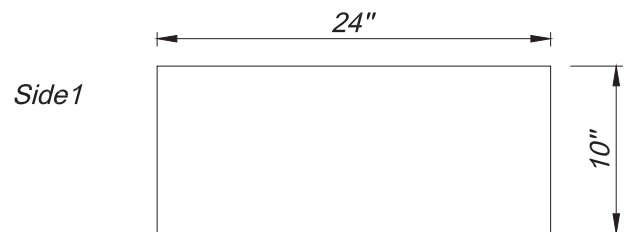

Fireclay Farmhouse Sinks

SPECIFICATIONS

Fireclay Farmhouse Sink

RA-FC2418WS (WHITE GLOSS)

PRODUCT DETAILS

- 24" x 18" x 10" OD (610mm x 457mm x 260mm)
- 22.5" x 16.5" x 8.5" ID (571.5mm x 419mm x 216mm)
- 3.75" (95.25mm) drain opening
- Handcrafted from Fine Fireclay
- Single Bowl
- Apron Front

Dimensions may vary up to 1/8" (3mm).

List Price

\$563.43

SPECIFICATIONS

Fireclay Farmhouse Sink

RA-FC3018WS (WHITE GLOSS)

PRODUCT DETAILS

- 30" x 18" x 10" OD (762mm x 457mm x 260mm)
- 29.5" x 16.5" x 8.5" ID (749mm x 419mm x 216mm)
- 3.75" (95.25mm) drain opening
- Handcrafted from Fine Fireclay
- Single Bowl
- Apron Front

Dimensions may vary up to 1/8" (3mm).

List Price

\$729.14

SPECIFICATIONS

Fireclay Farmhouse Sink

RA-FC3318WS (WHITE GLOSS)

PRODUCT DETAILS

- 33" x 18" x 10" OD (838mm x 457mm x 260mm)
- 31.5" x 16.5" x 8.5" ID (800mm x 419mm x 216mm)
- 3.75" (95.25mm) drain opening
- Handcrafted from Fine Fireclay
- Single Bowl
- Apron Front

Dimensions may vary up to 1/8" (3mm).

List Price
\$928.00

SPECIFICATIONS Fireclay Farmhouse Sink

RA-FC33WREV2D (WHITE GLOSS)

PRODUCT DETAILS

- 33" x 18" x 10" OD (838mm x 457mm x 260mm)
- 31.5" x 16.5" x 8.5" ID (800mm x 419mm x 216mm)
- 3.75" (95.25mm) drain opening
- Handcrafted from Fine Fireclay
- Double Bowl Bowl
- Reversible / Convertible Apron Front