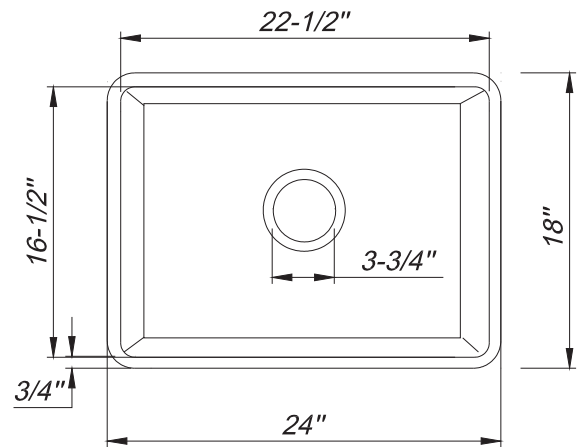

Fireclay Farmhouse Sinks

SPECIFICATIONS

Fireclay Farmhouse Sink

RA-FC2418WS (WHITE GLOSS)

PRODUCT DETAILS

- 24" x 18" x 10" OD (610mm x 457mm x 260mm)
- 22.5" x 16.5" x 8.5" ID (571.5mm x 419mm x 216mm)
- 3.75" (95.25mm) drain opening
- Handcrafted from Fine Fireclay
- Single Bowl
- Apron Front

Dimensions may vary up to 1/8" (3mm).

List Price

\$563.43

SPECIFICATIONS

Fireclay Farmhouse Sink

RA-FC3018WS (WHITE GLOSS)

PRODUCT DETAILS

- 30" x 18" x 10" OD (762mm x 457mm x 260mm)
- 29.5" x 16.5" x 8.5" ID (749mm x 419mm x 216mm)
- 3.75" (95.25mm) drain opening
- Handcrafted from Fine Fireclay
- Single Bowl
- Apron Front

Dimensions may vary up to 1/8" (3mm).

List Price

\$729.14

SPECIFICATIONS

Fireclay Farmhouse Sink

RA-FC3318WS (WHITE GLOSS)

PRODUCT DETAILS

- 33" x 18" x 10" OD (838mm x 457mm x 260mm)
- 31.5" x 16.5" x 8.5" ID (800mm x 419mm x 216mm)
- 3.75" (95.25mm) drain opening
- Handcrafted from Fine Fireclay
- Single Bowl
- Apron Front

Dimensions may vary up to 1/8" (3mm).

List Price
\$928.00

SPECIFICATIONS Fireclay Farmhouse Sink

RA-FC33WREV2D (WHITE GLOSS)

PRODUCT DETAILS

- 33" x 18" x 10" OD (838mm x 457mm x 260mm)
- 31.5" x 16.5" x 8.5" ID (800mm x 419mm x 216mm)
- 3.75" (95.25mm) drain opening
- Handcrafted from Fine Fireclay
- Double Bowl Bowl
- Reversible / Convertible Apron Front