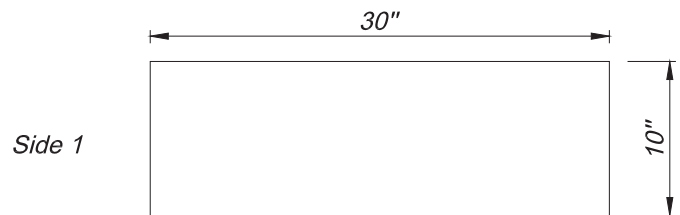

Dimensions may vary up to 1/8" (3mm).

List Price

\$563.43

SPECIFICATIONS

Fireclay Farmhouse Sink

RA-FC3018WS (WHITE GLOSS)

PRODUCT DETAILS

- 30" x 18" x 10" OD (762mm x 457mm x 260mm)
- 29.5" x 16.5" x 8.5" ID (749mm x 419mm x 216mm)
- 3.75" (95.25mm) drain opening
- Handcrafted from Fine Fireclay
- Single Bowl
- Apron Front

Dimensions may vary up to 1/8" (3mm).

List Price

\$729.14

SPECIFICATIONS

Fireclay Farmhouse Sink

RA-FC3318WS (WHITE GLOSS)

PRODUCT DETAILS

- 33" x 18" x 10" OD (838mm x 457mm x 260mm)
- 31.5" x 16.5" x 8.5" ID (800mm x 419mm x 216mm)
- 3.75" (95.25mm) drain opening
- Handcrafted from Fine Fireclay
- Single Bowl
- Apron Front

Dimensions may vary up to 1/8" (3mm).

List Price

\$795.43

SPECIFICATIONS

Fireclay Farmhouse Sink

RA-FC3618WS (WHITE GLOSS)

PRODUCT DETAILS

- 36" x 18" x 10" OD (914mm x 457mm x 260mm)
- 34.5" x 16.5" x 8.5" ID (876mm x 419mm x 216mm)
- 3.75" (95.25mm) drain opening
- Handcrafted from Fine Fireclay
- Single Bowl
- Apron Front

Dimensions may vary up to 1/8" (3mm).

List Price
\$928.00

SPECIFICATIONS Fireclay Farmhouse Sink

RA-FC33WREV2D (WHITE GLOSS)

PRODUCT DETAILS

- 33" x 18" x 10" OD (838mm x 457mm x 260mm)
- 31.5" x 16.5" x 8.5" ID (800mm x 419mm x 216mm)
- 3.75" (95.25mm) drain opening
- Handcrafted from Fine Fireclay
- Double Bowl Bowl
- Reversible / Convertible Apron Front