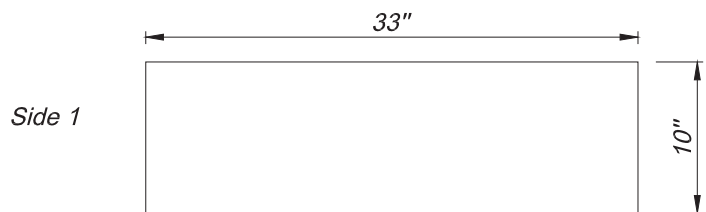

Dimensions may vary up to 1/8" (3mm).

List Price

\$729.14

SPECIFICATIONS

Fireclay Farmhouse Sink

RA-FC3318WS (WHITE GLOSS)

PRODUCT DETAILS

- 33" x 18" x 10" OD (838mm x 457mm x 260mm)
- 31.5" x 16.5" x 8.5" ID (800mm x 419mm x 216mm)
- 3.75" (95.25mm) drain opening
- Handcrafted from Fine Fireclay
- Single Bowl
- Apron Front

Dimensions may vary up to 1/8" (3mm).

List Price

\$795.43

SPECIFICATIONS

Fireclay Farmhouse Sink

RA-FC3618WS (WHITE GLOSS)

PRODUCT DETAILS

- 36" x 18" x 10" OD (914mm x 457mm x 260mm)
- 34.5" x 16.5" x 8.5" ID (876mm x 419mm x 216mm)
- 3.75" (95.25mm) drain opening
- Handcrafted from Fine Fireclay
- Single Bowl
- Apron Front

Dimensions may vary up to 1/8" (3mm).

List Price
\$928.00

SPECIFICATIONS Fireclay Farmhouse Sink

RA-FC33WREV2D (WHITE GLOSS)

PRODUCT DETAILS

- 33" x 18" x 10" OD (838mm x 457mm x 260mm)
- 31.5" x 16.5" x 8.5" ID (800mm x 419mm x 216mm)
- 3.75" (95.25mm) drain opening
- Handcrafted from Fine Fireclay
- Double Bowl Bowl
- Reversible / Convertible Apron Front