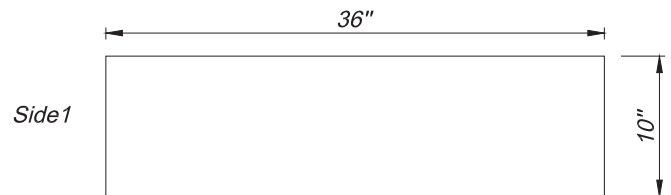

Dimensions may vary up to 1/8" (3mm).

List Price

\$795.43

SPECIFICATIONS

Fireclay Farmhouse Sink

RA-FC3618WS (WHITE GLOSS)

PRODUCT DETAILS

- 36" x 18" x 10" OD (914mm x 457mm x 260mm)
- 34.5" x 16.5" x 8.5" ID (876mm x 419mm x 216mm)
- 3.75" (95.25mm) drain opening
- Handcrafted from Fine Fireclay
- Single Bowl
- Apron Front

Dimensions may vary up to 1/8" (3mm).

List Price
\$928.00

SPECIFICATIONS Fireclay Farmhouse Sink

RA-FC33WREV2D (WHITE GLOSS)

PRODUCT DETAILS

- 33" x 18" x 10" OD (838mm x 457mm x 260mm)
- 31.5" x 16.5" x 8.5" ID (800mm x 419mm x 216mm)
- 3.75" (95.25mm) drain opening
- Handcrafted from Fine Fireclay
- Double Bowl Bowl
- Reversible / Convertible Apron Front