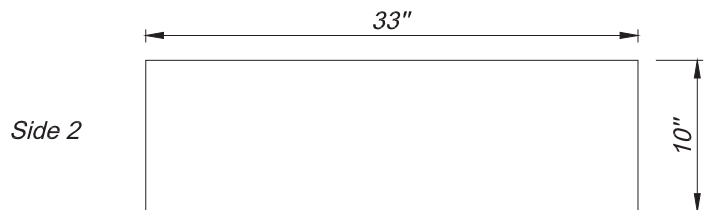

Dimensions may vary up to 1/8" (3mm).

List Price

\$729.14

SPECIFICATIONS

Fireclay Farmhouse Sink

RA-FC3318WS (WHITE GLOSS)

PRODUCT DETAILS

- 33" x 18" x 10" OD (838mm x 457mm x 260mm)
- 31.5" x 16.5" x 8.5" ID (800mm x 419mm x 216mm)
- 3.75" (95.25mm) drain opening
- Handcrafted from Fine Fireclay
- Single Bowl
- Apron Front

Dimensions may vary up to 1/8" (3mm).

List Price

\$795.43

SPECIFICATIONS

Fireclay Farmhouse Sink

RA-FC3618WS (WHITE GLOSS)

PRODUCT DETAILS

- 36" x 18" x 10" OD (914mm x 457mm x 260mm)
- 34.5" x 16.5" x 8.5" ID (876mm x 419mm x 216mm)
- 3.75" (95.25mm) drain opening
- Handcrafted from Fine Fireclay
- Single Bowl
- Apron Front

Dimensions may vary up to 1/8" (3mm).

List Price
\$928.00

SPECIFICATIONS Fireclay Farmhouse Sink

RA-FC33WREV2D (WHITE GLOSS)

PRODUCT DETAILS

- 33" x 18" x 10" OD (838mm x 457mm x 260mm)
- 31.5" x 16.5" x 8.5" ID (800mm x 419mm x 216mm)
- 3.75" (95.25mm) drain opening
- Handcrafted from Fine Fireclay
- Double Bowl Bowl
- Reversible / Convertible Apron Front