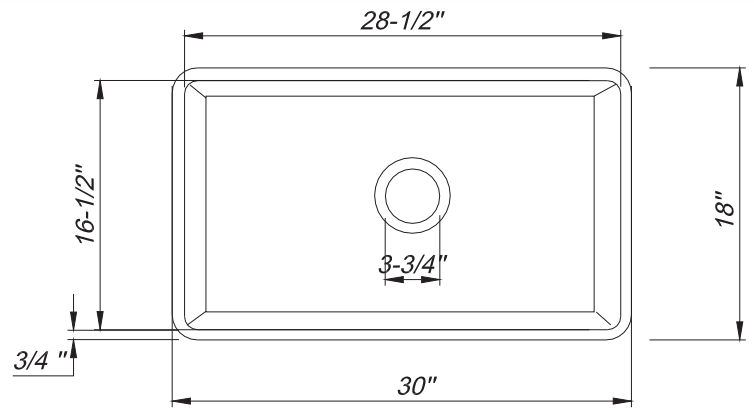

Dimensions may vary up to 1/8" (3mm).

List Price

\$563.43

SPECIFICATIONS

Fireclay Farmhouse Sink

RA-FC3018WS (WHITE GLOSS)

PRODUCT DETAILS

- 30" x 18" x 10" OD (762mm x 457mm x 260mm)
- 29.5" x 16.5" x 8.5" ID (749mm x 419mm x 216mm)
- 3.75" (95.25mm) drain opening
- Handcrafted from Fine Fireclay
- Single Bowl
- Apron Front

Dimensions may vary up to 1/8" (3mm).

List Price

\$729.14

SPECIFICATIONS

Fireclay Farmhouse Sink

RA-FC3318WS (WHITE GLOSS)

PRODUCT DETAILS

- 33" x 18" x 10" OD (838mm x 457mm x 260mm)
- 31.5" x 16.5" x 8.5" ID (800mm x 419mm x 216mm)
- 3.75" (95.25mm) drain opening
- Handcrafted from Fine Fireclay
- Single Bowl
- Apron Front

Dimensions may vary up to 1/8" (3mm).

List Price

\$795.43

SPECIFICATIONS

Fireclay Farmhouse Sink

RA-FC3618WS (WHITE GLOSS)

PRODUCT DETAILS

- 36" x 18" x 10" OD (914mm x 457mm x 260mm)
- 34.5" x 16.5" x 8.5" ID (876mm x 419mm x 216mm)
- 3.75" (95.25mm) drain opening
- Handcrafted from Fine Fireclay
- Single Bowl
- Apron Front

Dimensions may vary up to 1/8" (3mm).

List Price
\$928.00

SPECIFICATIONS Fireclay Farmhouse Sink

RA-FC33WREV2D (WHITE GLOSS)

PRODUCT DETAILS

- 33" x 18" x 10" OD (838mm x 457mm x 260mm)
- 31.5" x 16.5" x 8.5" ID (800mm x 419mm x 216mm)
- 3.75" (95.25mm) drain opening
- Handcrafted from Fine Fireclay
- Double Bowl Bowl
- Reversible / Convertible Apron Front