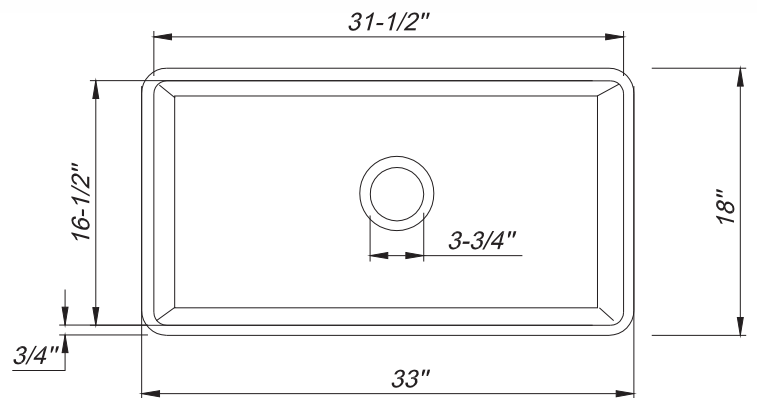

Dimensions may vary up to 1/8" (3mm).

List Price

\$563.43

SPECIFICATIONS

Fireclay Farmhouse Sink

RA-FC3018WS (WHITE GLOSS)

PRODUCT DETAILS

- 30" x 18" x 10" OD (762mm x 457mm x 260mm)
- 29.5" x 16.5" x 8.5" ID (749mm x 419mm x 216mm)
- 3.75" (95.25mm) drain opening
- Handcrafted from Fine Fireclay
- Single Bowl
- Apron Front

Dimensions may vary up to 1/8" (3mm).

List Price

\$729.14

SPECIFICATIONS

Fireclay Farmhouse Sink

RA-FC3318WS (WHITE GLOSS)

PRODUCT DETAILS

- 33" x 18" x 10" OD (838mm x 457mm x 260mm)
- 31.5" x 16.5" x 8.5" ID (800mm x 419mm x 216mm)
- 3.75" (95.25mm) drain opening
- Handcrafted from Fine Fireclay
- Single Bowl
- Apron Front

Dimensions may vary up to 1/8" (3mm).

List Price

\$795.43

SPECIFICATIONS

Fireclay Farmhouse Sink

RA-FC3618WS (WHITE GLOSS)

PRODUCT DETAILS

- 36" x 18" x 10" OD (914mm x 457mm x 260mm)
- 34.5" x 16.5" x 8.5" ID (876mm x 419mm x 216mm)
- 3.75" (95.25mm) drain opening
- Handcrafted from Fine Fireclay
- Single Bowl
- Apron Front

Dimensions may vary up to 1/8" (3mm).

List Price
\$928.00

SPECIFICATIONS Fireclay Farmhouse Sink

RA-FC33WREV2D (WHITE GLOSS)

PRODUCT DETAILS

- 33" x 18" x 10" OD (838mm x 457mm x 260mm)
- 31.5" x 16.5" x 8.5" ID (800mm x 419mm x 216mm)
- 3.75" (95.25mm) drain opening
- Handcrafted from Fine Fireclay
- Double Bowl Bowl
- Reversible / Convertible Apron Front