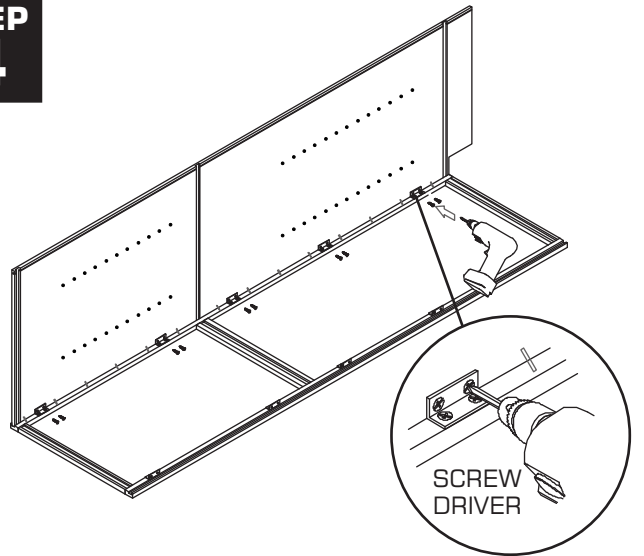

JARLIN CABINETS

PANTRY

**STEP
1**

**STEP
2**

**STEP
3**

**STEP
4**

**STEP
5**

**STEP
6**