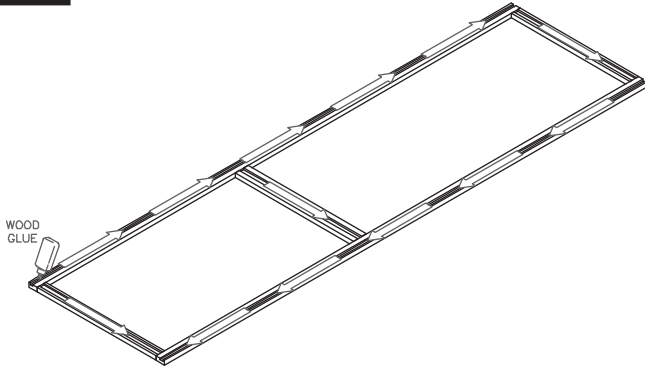

ASSEMBLING INSTRUCTIONS - TALL PANTRY

PANTRY

- SCREWS
- SHELF CLIPS
- METAL BRACKETS

TOOLS

- 
WOOD GLUE
- 
SCREW DRIVER
- 
RUBBER Mallet
- 
NAIL GUN
- 
STAPLER
- 
SPOTNAILS XC1008

JARLIN CABINETS

PANTRY

**STEP
1**