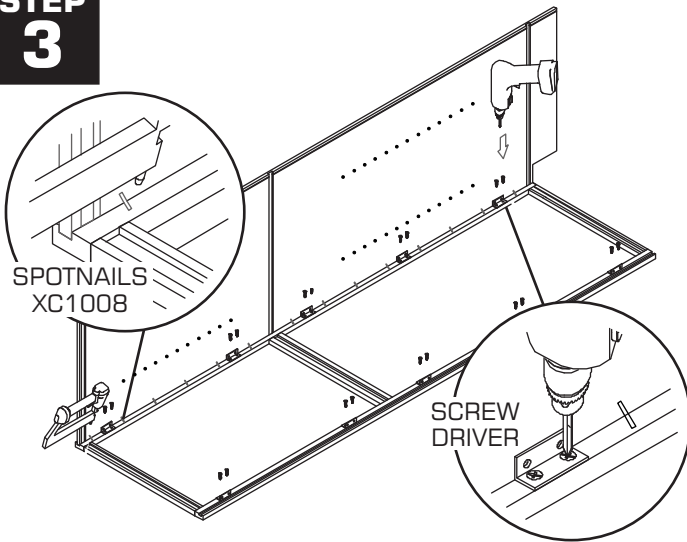

JARLIN CABINETS

PANTRY

**STEP
1**

**STEP
2**

**STEP
3**

**STEP
4**

**STEP
5**

**STEP
6**